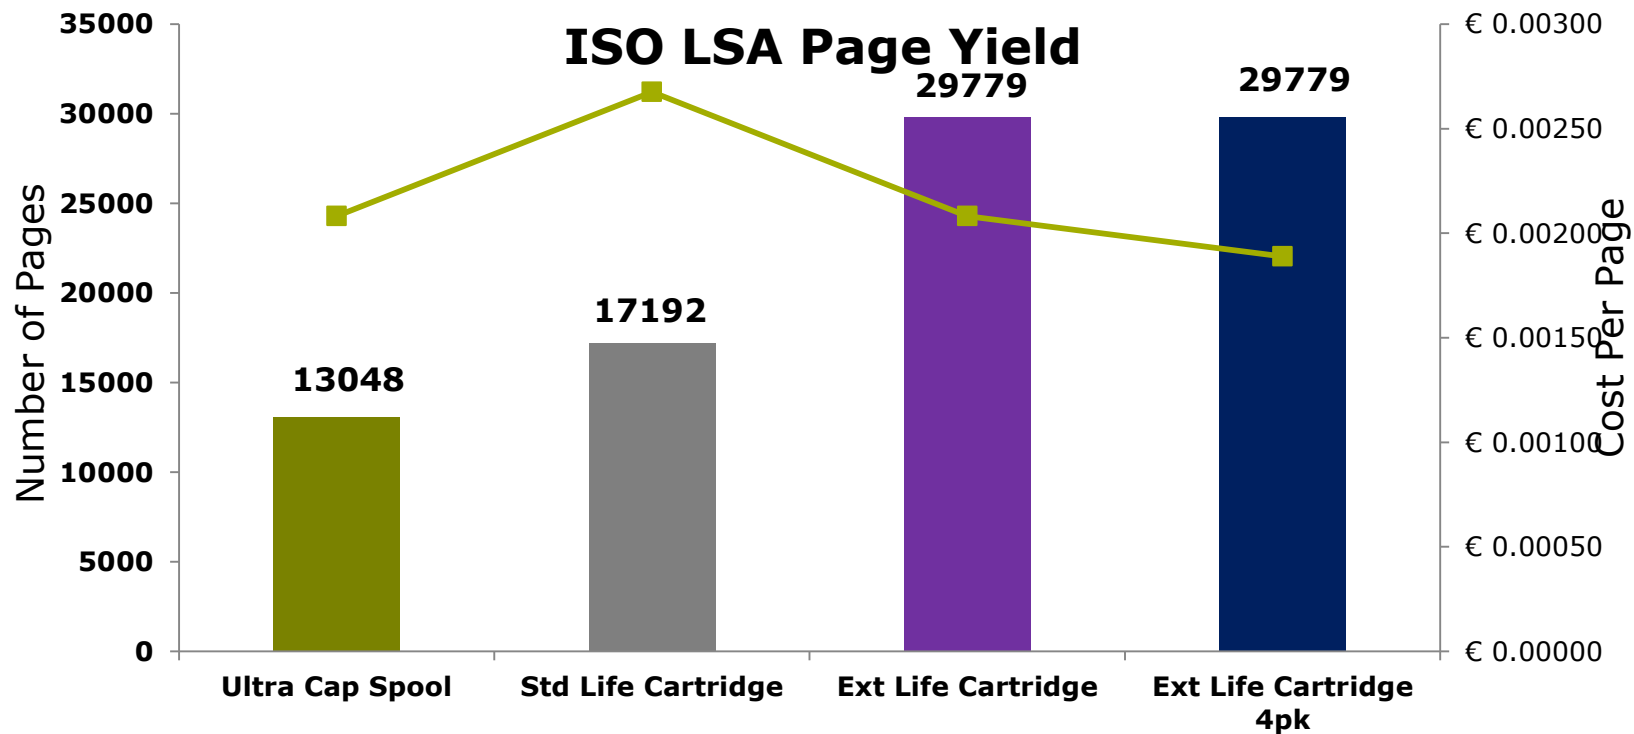

New Specification

- 8.5" x 11" – Letter size
- DP print density
- Test pattern similar to **ISO 19752** test page
- Counts pages printed

Old Specification

- 11" x 14.5"
- High Speed Draft density
- Shift Recycle pattern
- Counts every letter, punctuation and symbol

InfoPrint 6500 Cartridge Ribbon Feature

Yield performance

InfoPrint 6500 Cartridge Ribbon Feature New Ribbon Overview

Cartridge Ribbon Supplies		
Part number	Product description	Yield (pages)
45U3891	Standard life cartridge ribbon *1 ribbon comes with equipment <i>For use in V05, V5p, V10, V1P, V15, V20</i>	17,000
45U3900	Extended life cartridge ribbon <i>For use in V10, V1P, V15, V20</i>	30,000
45U3895	Extended life cartridge ribbon (4 pack) <i>For use in V10, V1P, V15, V20</i>	30,000 x 4
45U3897	Security cartridge ribbon (4 pack) <i>For use in V05, V5p, V10, V1P, V15, V20</i>	5,000 x 4